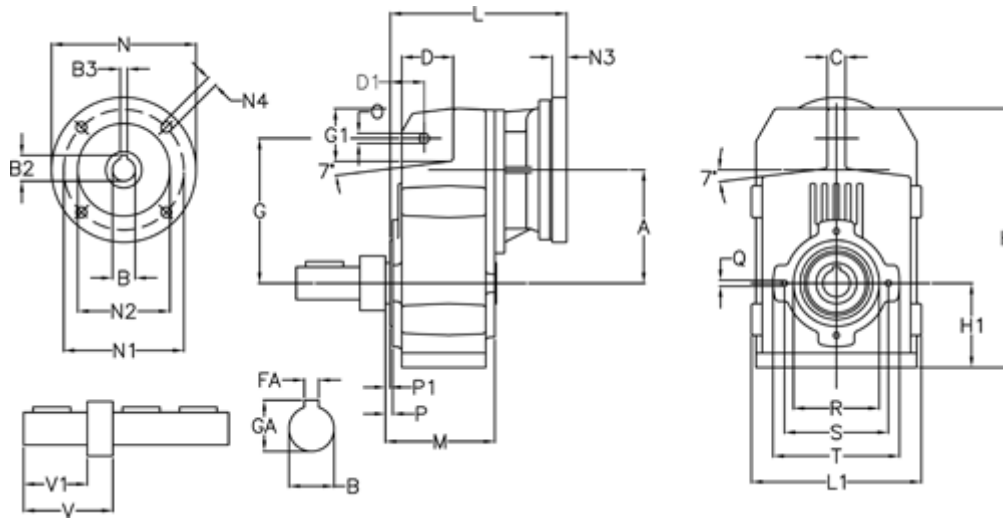

Article number: 29560306911220
 Description: Shaft mounted gear
 A313R-69,1-P63B5

Measures

A = 150.50	FA = 10	M = 125.0	Q = M10x17
B = 35	G = 170	N = 140	R = 110
B1 = 11	G1 = 84.0	N1 = 115	S = 130
B2 = 12.8	GA = 38.0	N2 = 95	T = 150
B3 = 4	H = 326.0	N4 = M8x19	V = 93.0
C = 20	H1 = 102.0	O = 13	V1 = 60
D = 68.0	L = 225.5	P = 6.5	
D1 = 54.0	L1 = 210	P1 = 3.5	